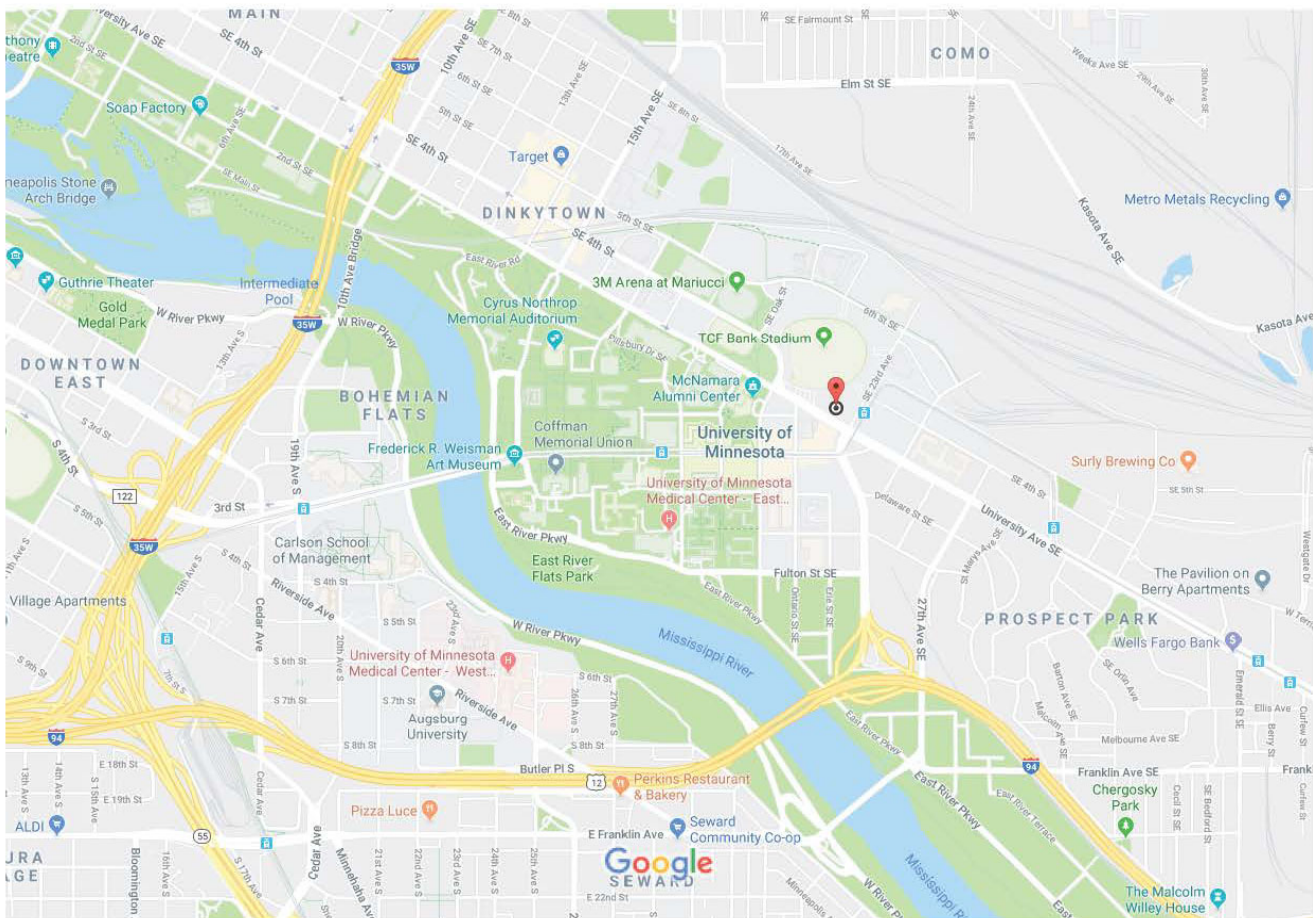

**Center for Transportation Studies
University Office Plaza, Suite 440
2221 University Ave SE
Minneapolis, MN 55414**

**Phone: 612-626-1077
Web: cts.umn.edu**

From I-35W Southbound: Take the University Avenue SE exit. Turn left on University Avenue SE and travel eastbound on University Avenue SE to 23rd Avenue SE and turn left. Take an immediate left again into the parking lot of the University Office Plaza, which is where CTS is located.

From I-35W Northbound: Take the University Avenue SE exit. Turn right on University Avenue SE and travel eastbound on University Avenue SE to 23rd Avenue SE and turn left. Take an immediate left again into the parking lot of the University Office Plaza, which is where CTS is located.

From I-94 Eastbound: I-94 to the Huron Boulevard exit. Keep on SE Huron Blvd until you cross University Ave SE. Then take a left into the parking lot of the University Office Plaza, which is where CTS is located.

From I-94 Westbound: I-94 to the Huron Boulevard exit. Keep on SE Huron Blvd until you cross University Ave SE. Then take a left into the parking lot of the University Office Plaza, which is where CTS is located.

CTS is located on the 4th Floor of the University Office Plaza.

You can also contact UMN Parking and Transportation at **612-626-7275** or visit their website at umn.edu/pts.

**Center for Transportation Studies
2221 University Ave SE, Suite 440
Minneapolis, MN 55414**

**Phone: 612-626-1077
Web: cts.umn.edu**