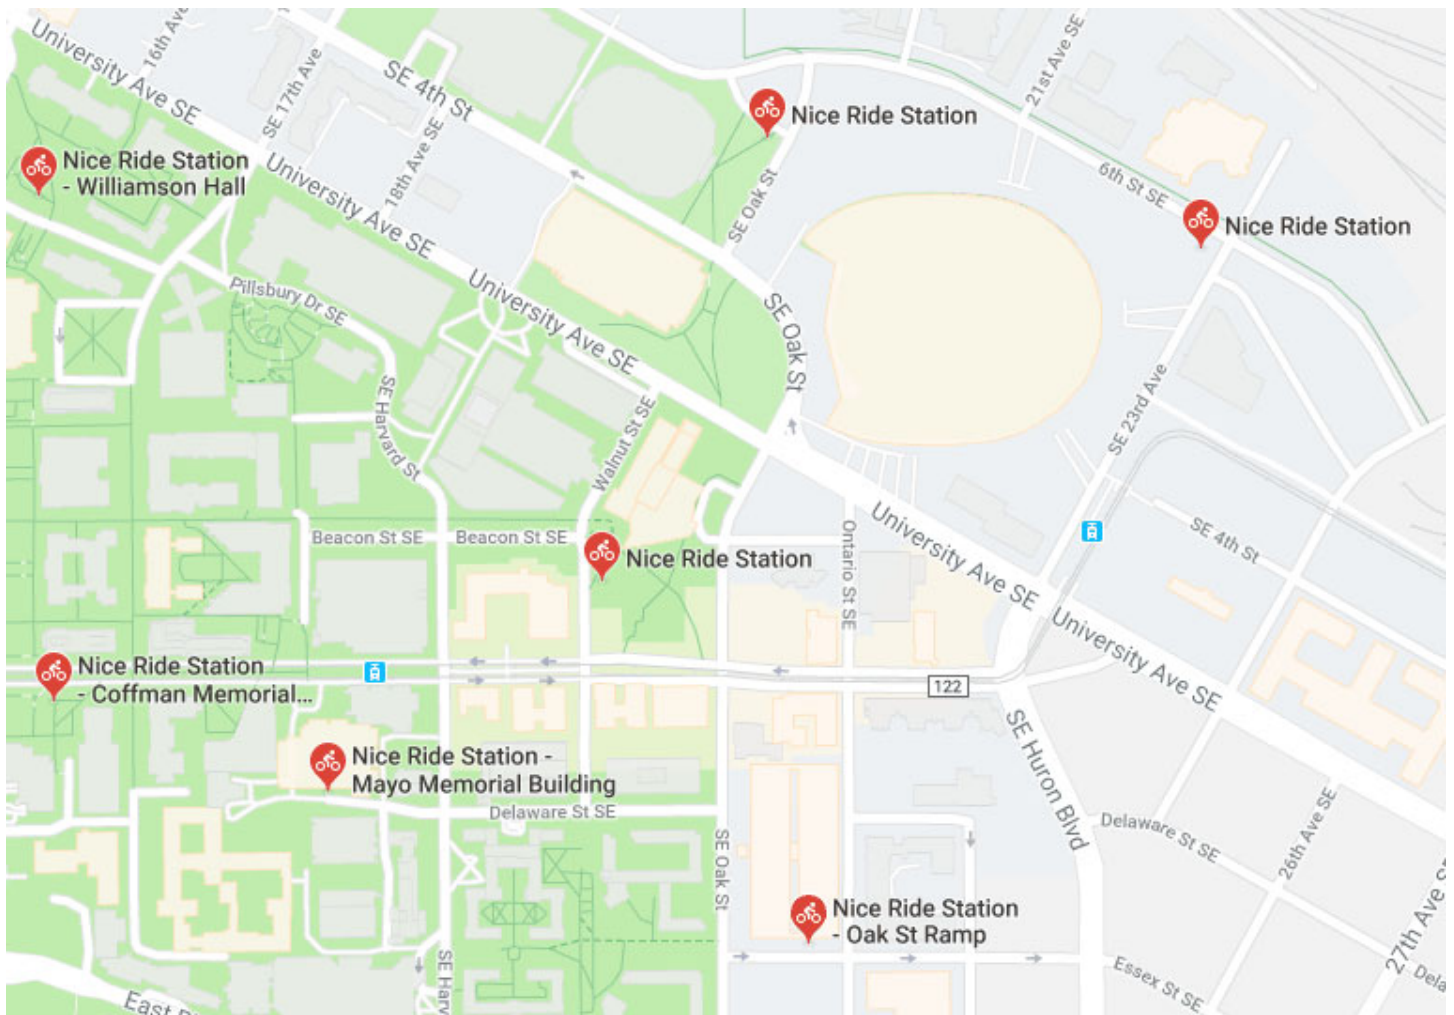

**From I-35W Northbound:** Take the University Avenue SE exit. Turn right on University Avenue SE and travel eastbound on University Avenue SE to 23<sup>rd</sup> Avenue SE and turn left. Take an immediate left again into the parking lot of the University Office Plaza, which is where CTS is located.

## Metro Transit

CTS is easily accessible by the Green Line Stadium Village Light Rail Station, which is located across the street of the Center for Transportation Studies in the University Office Plaza.

There are also various bus routes that will take you to the University of MN East Bank Campus.

Please visit [www.metrotransit.org](http://www.metrotransit.org) to plan your trip and check schedules.

## Nice Ride Minnesota

The nearest Nice Ride station are at the locations below.