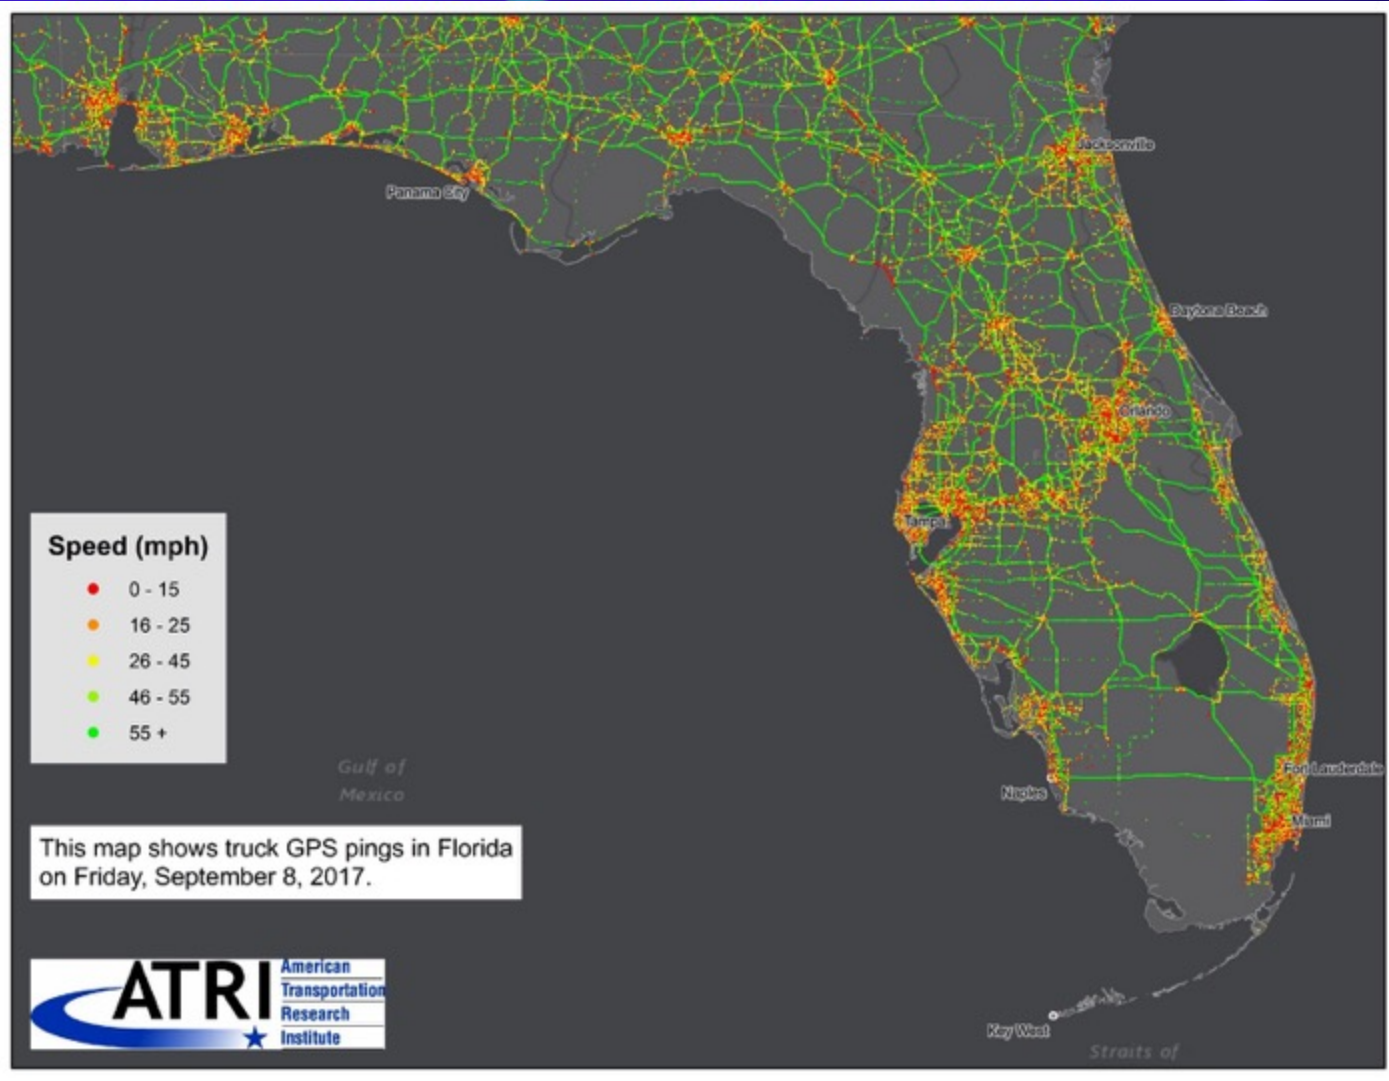

United States and Mexico Border Crossing Truck Flows: Before, During and After Hurricane Harvey

Florida Truck GPS Pings: Before, During and After Hurricane Irma

This map shows truck GPS pings in Florida on Thursday, September 7, 2017.

This map shows truck GPS pings in Florida on Tuesday, September 12, 2017.

“Advanced Driver Assistance Systems”

Questions?

Dan Murray
dmurray@trucking.org

www.TruckingResearch.org