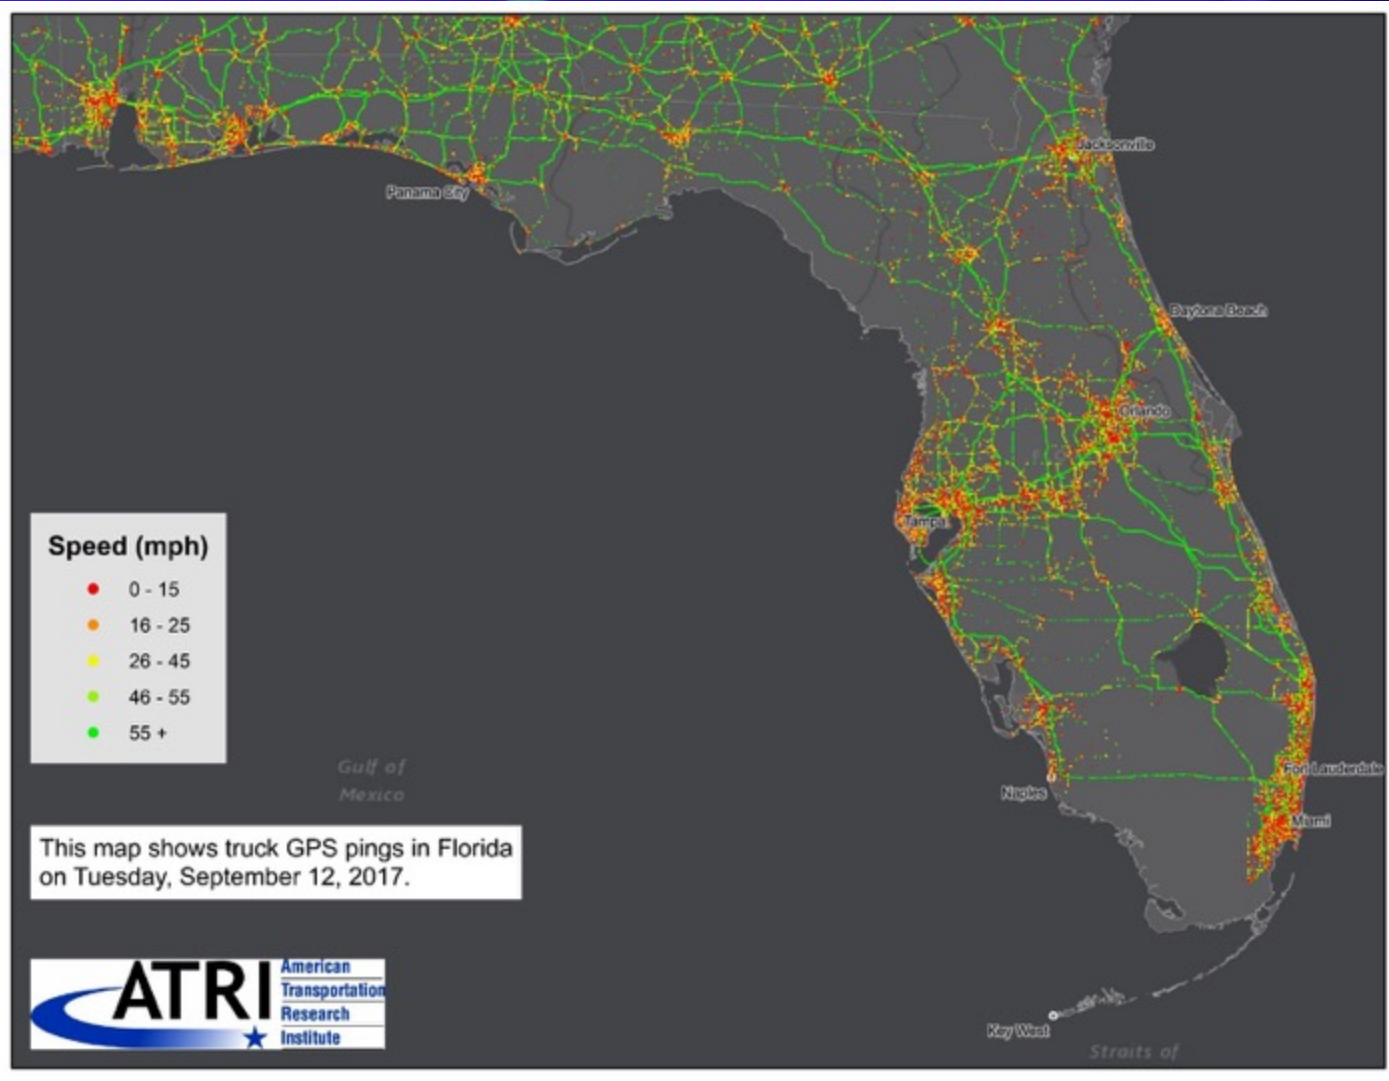

United States and Mexico Border Crossing Truck Flows: Before, During and After Hurricane Harvey

Florida Truck GPS Pings: Before, During and After Hurricane Irma

This map shows truck GPS pings in Florida on Thursday, September 7, 2017.

This map shows truck GPS pings in Florida on Tuesday, September 12, 2017.

“Advanced Driver Assistance Systems”

Questions?

Dan Murray
dmurray@trucking.org

www.TruckingResearch.org