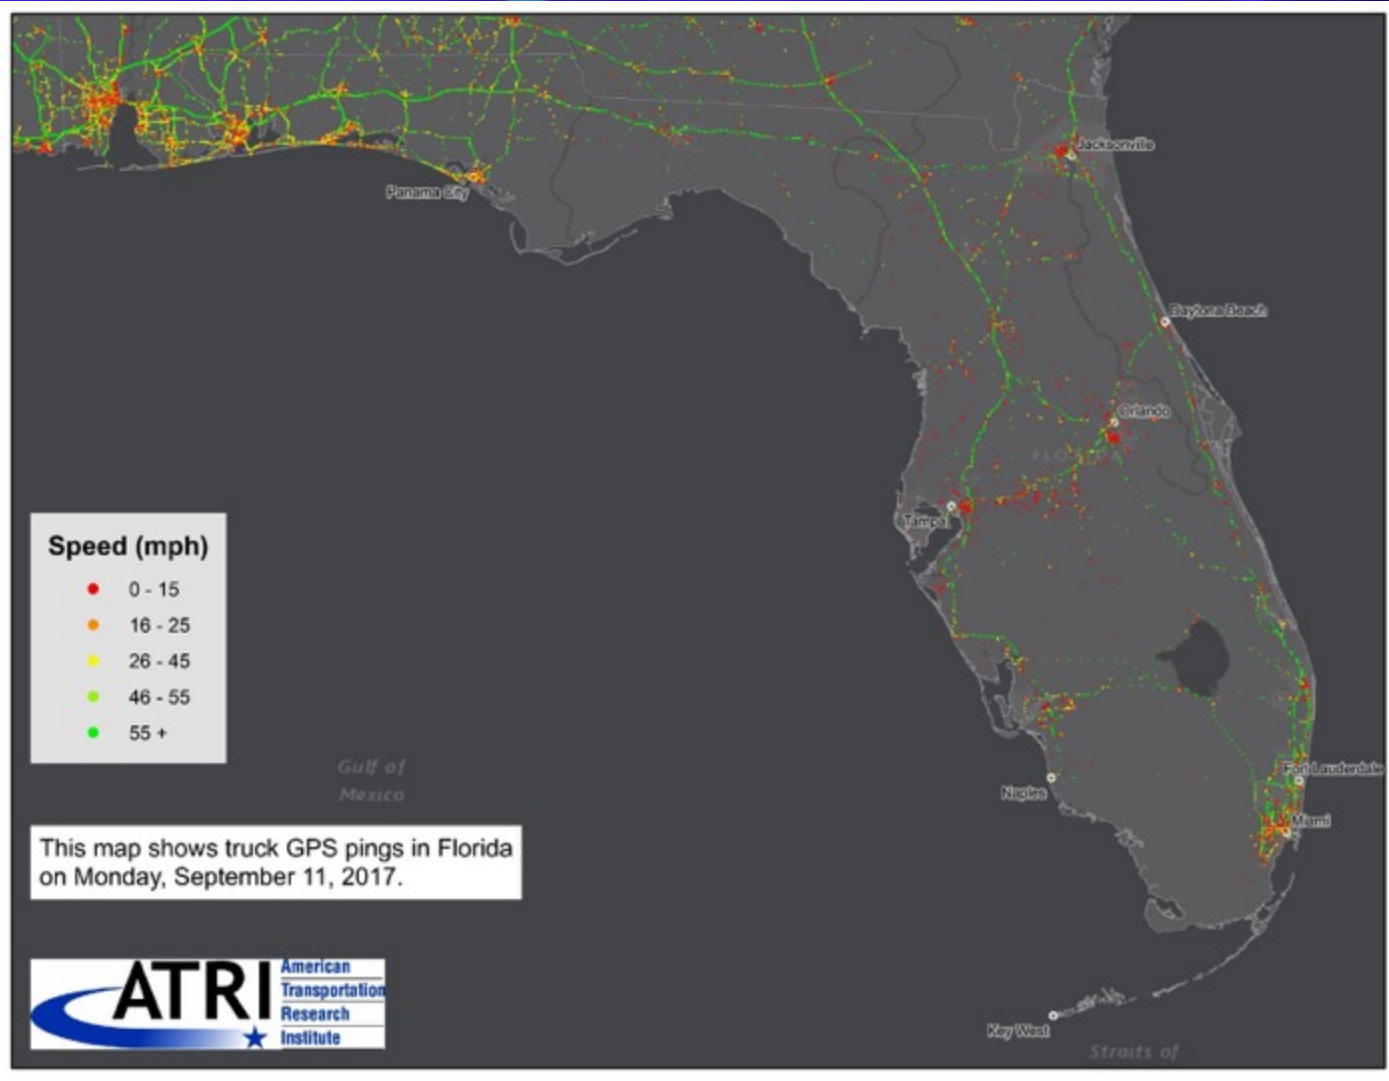

United States and Mexico Border Crossing Truck Flows: Before, During and After Hurricane Harvey

Florida Truck GPS Pings: Before, During and After Hurricane Irma

This map shows truck GPS pings in Florida on Thursday, September 7, 2017.

This map shows truck GPS pings in Florida on Tuesday, September 12, 2017.

“Advanced Driver Assistance Systems”

Questions?

Dan Murray
dmurray@trucking.org

www.TruckingResearch.org