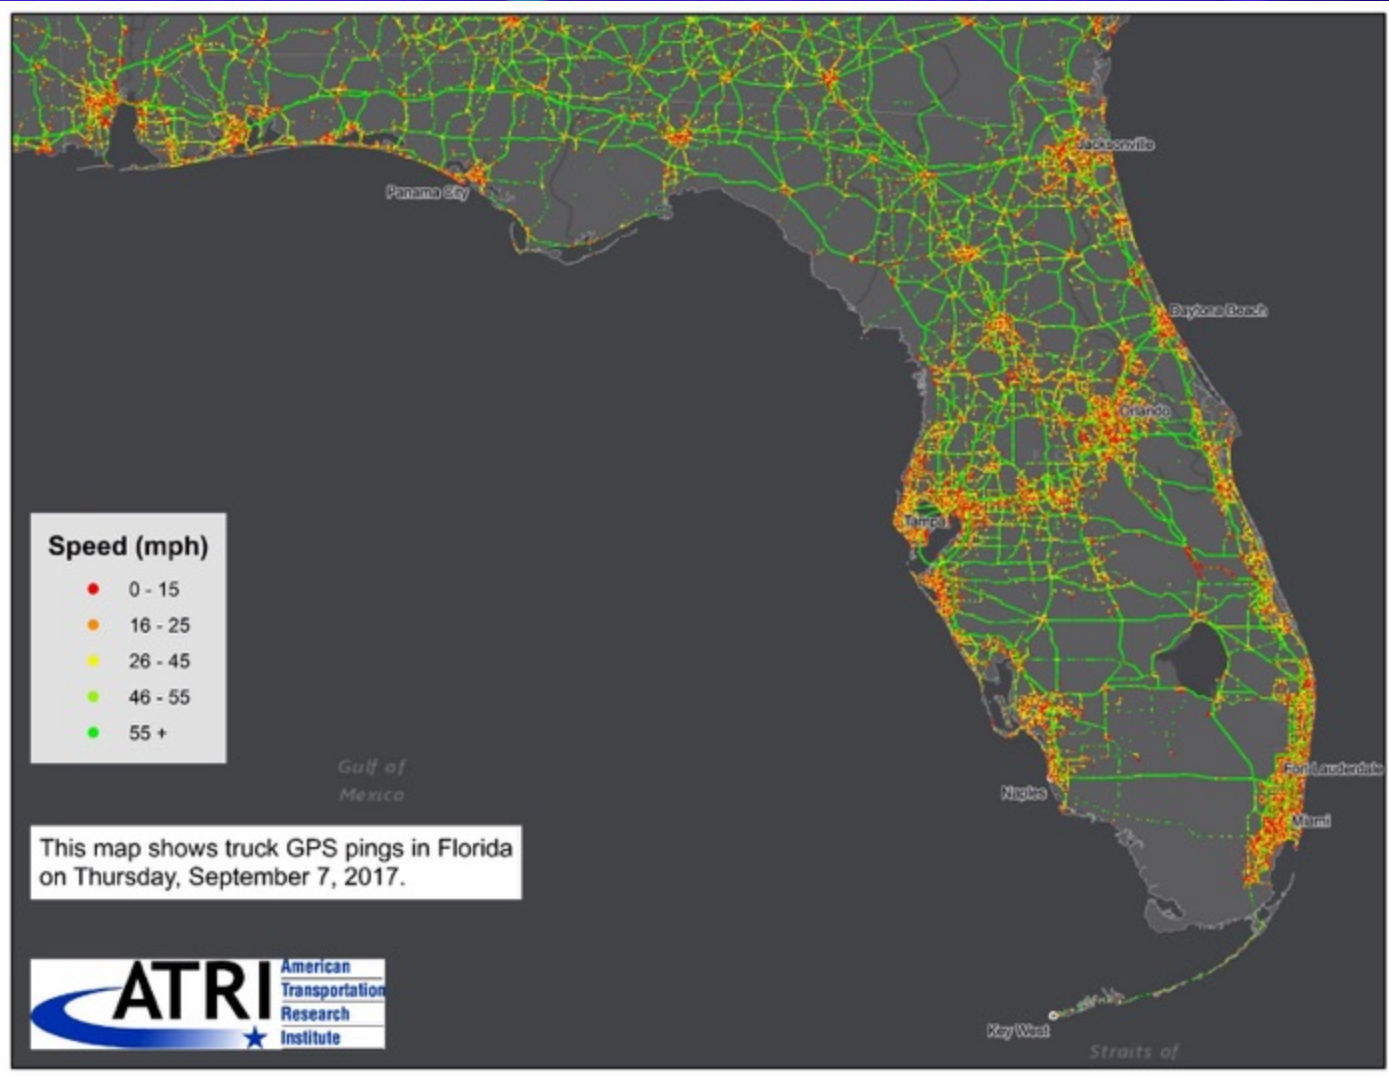

United States and Mexico Border Crossing Truck Flows: Before, During and After Hurricane Harvey

Florida Truck GPS Pings: Before, During and After Hurricane Irma

This map shows truck GPS pings in Florida on Thursday, September 7, 2017.

This map shows truck GPS pings in Florida on Tuesday, September 12, 2017.

“Advanced Driver Assistance Systems”

Questions?

Dan Murray
dmurray@trucking.org

www.TruckingResearch.org