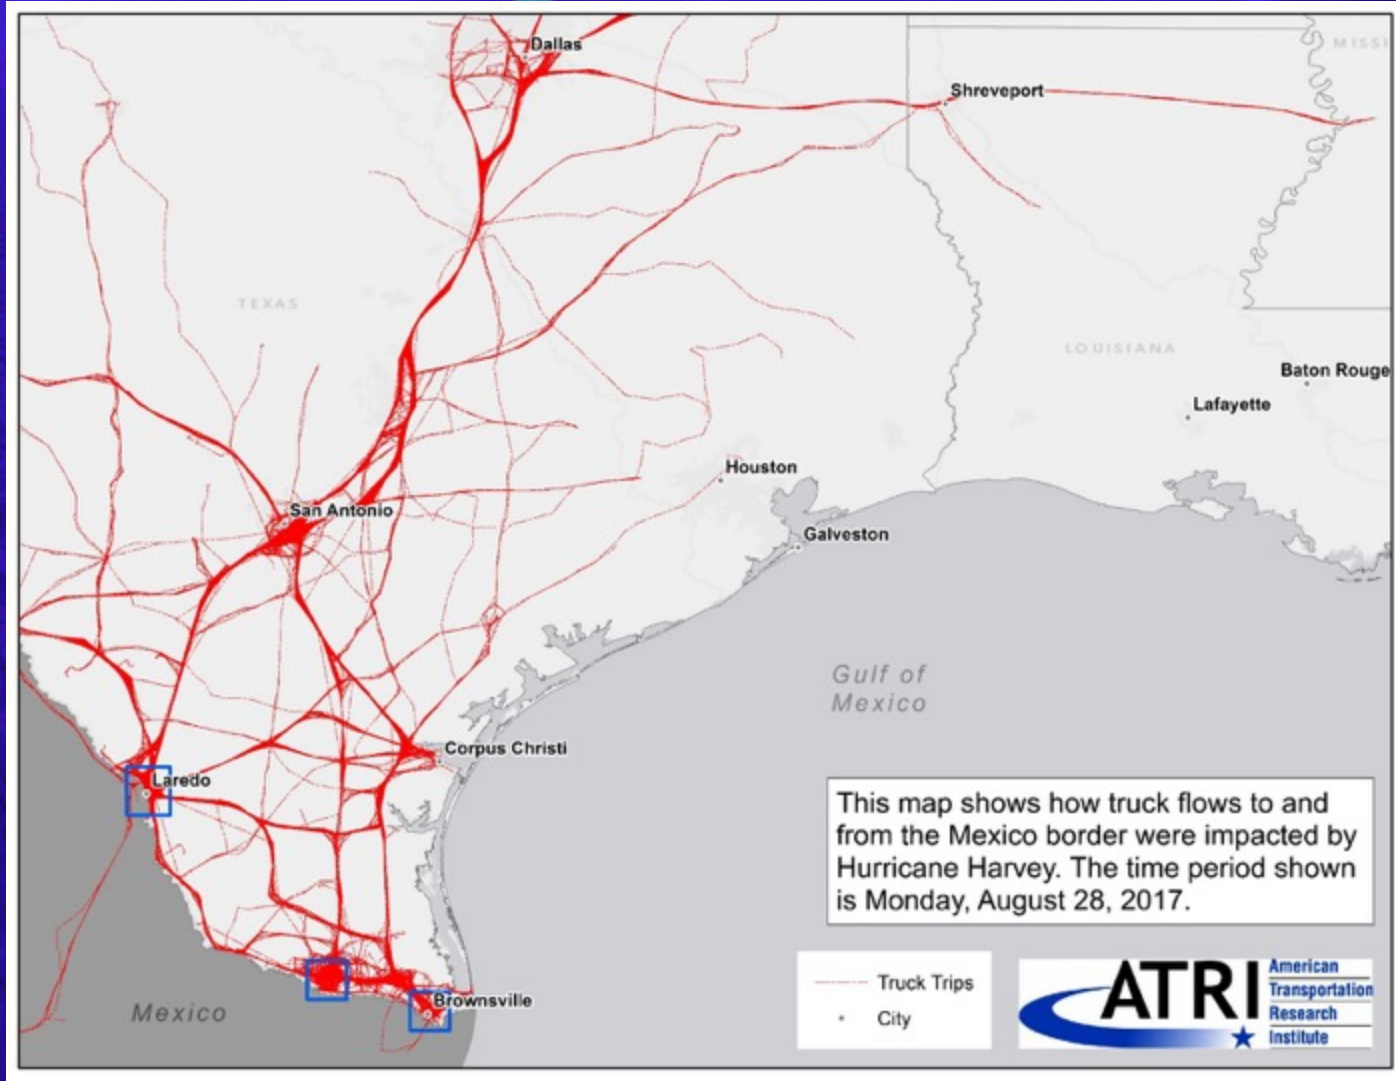

United States and Mexico Border Crossing Truck Flows: Before, During and After Hurricane Harvey

Florida Truck GPS Pings: Before, During and After Hurricane Irma

This map shows truck GPS pings in Florida on Thursday, September 7, 2017.

This map shows truck GPS pings in Florida on Tuesday, September 12, 2017.

“Advanced Driver Assistance Systems”

Questions?

Dan Murray
dmurray@trucking.org

www.TruckingResearch.org