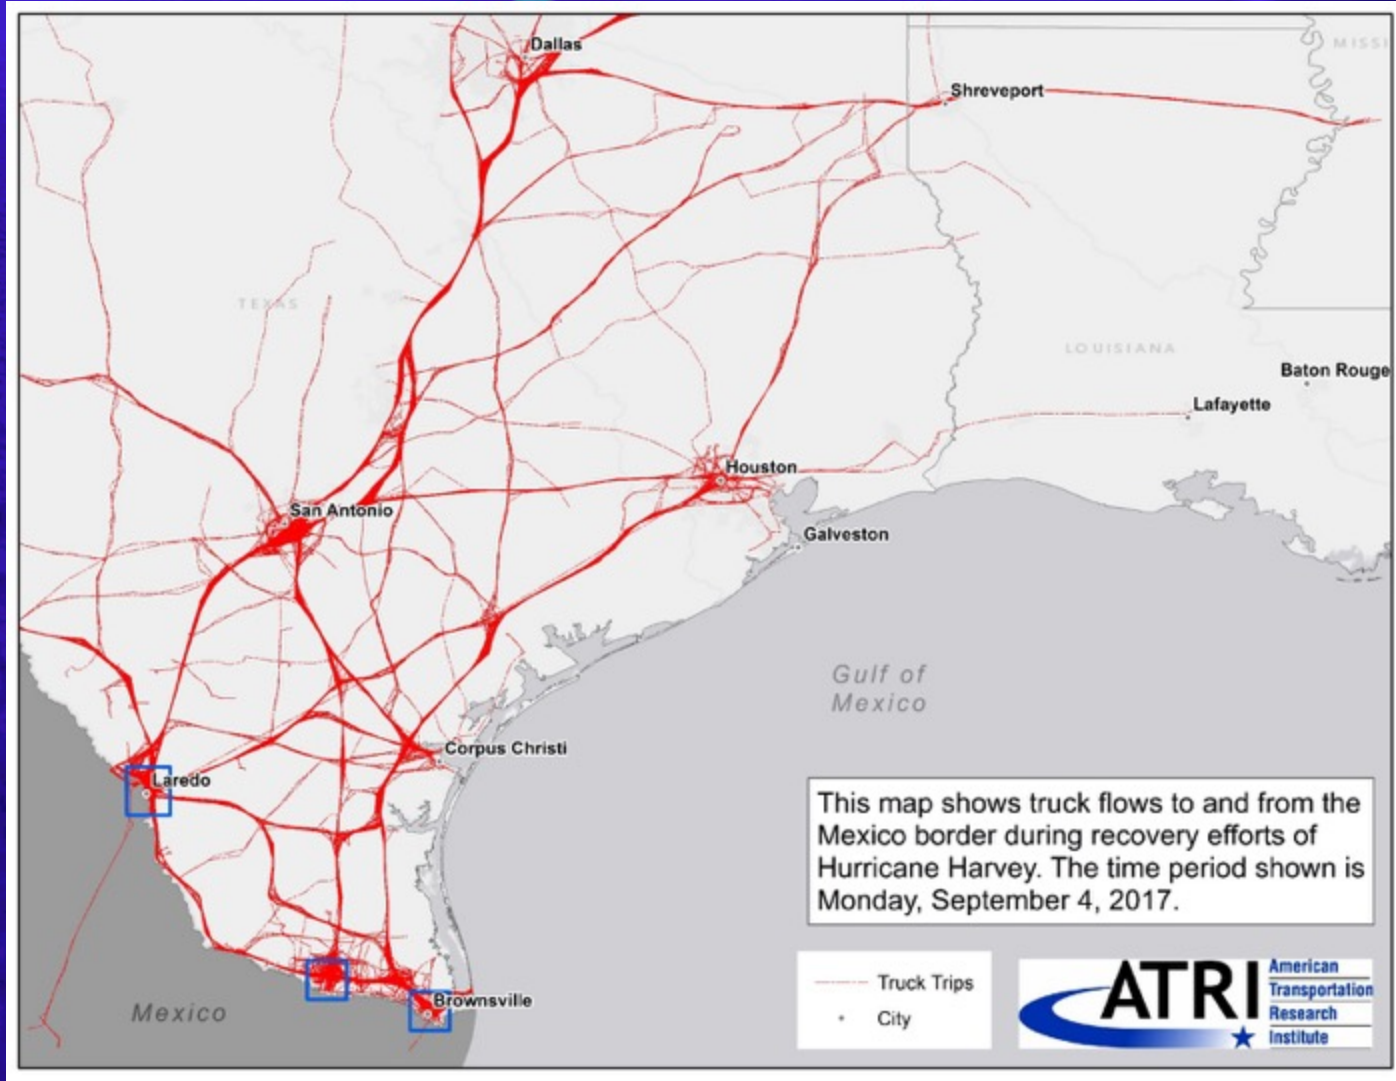

United States and Mexico Border Crossing Truck Flows: Before, During and After Hurricane Harvey

Florida Truck GPS Pings: Before, During and After Hurricane Irma

This map shows truck GPS pings in Florida on Thursday, September 7, 2017.

This map shows truck GPS pings in Florida on Tuesday, September 12, 2017.

“Advanced Driver Assistance Systems”

Questions?

Dan Murray
dmurray@trucking.org

www.TruckingResearch.org