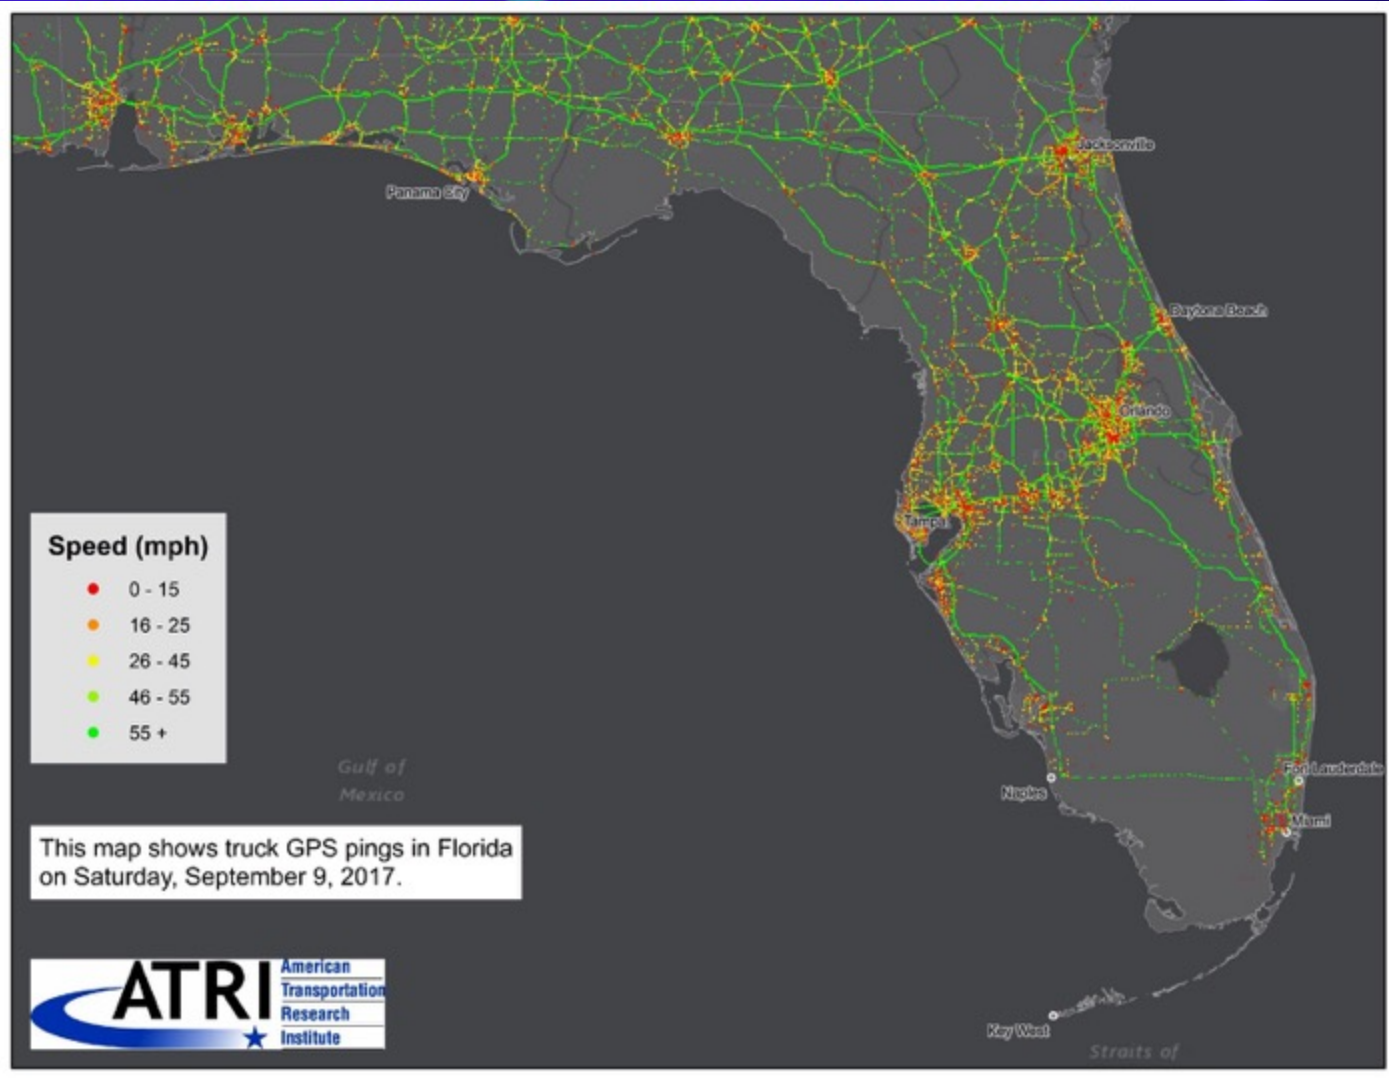

United States and Mexico Border Crossing Truck Flows: Before, During and After Hurricane Harvey

Florida Truck GPS Pings: Before, During and After Hurricane Irma

This map shows truck GPS pings in Florida on Thursday, September 7, 2017.

This map shows truck GPS pings in Florida on Tuesday, September 12, 2017.

“Advanced Driver Assistance Systems”

Questions?

Dan Murray
dmurray@trucking.org

www.TruckingResearch.org