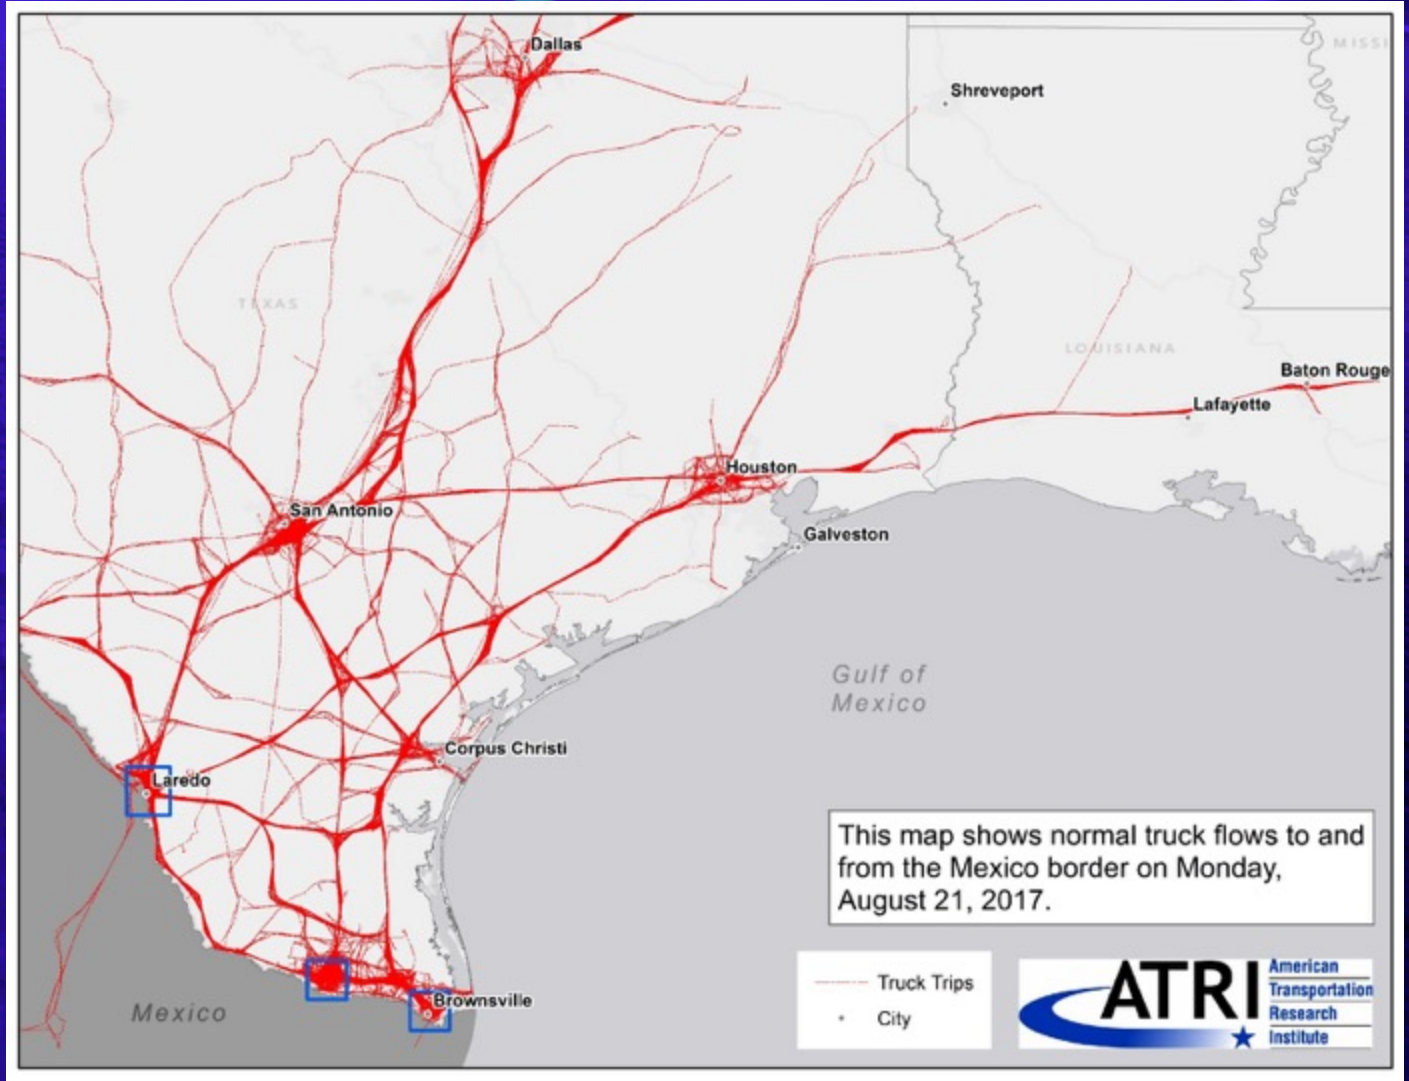

United States and Mexico Border Crossing Truck Flows: Before, During and After Hurricane Harvey

Florida Truck GPS Pings: Before, During and After Hurricane Irma

This map shows truck GPS pings in Florida on Thursday, September 7, 2017.

This map shows truck GPS pings in Florida on Tuesday, September 12, 2017.

“Advanced Driver Assistance Systems”

Questions?

Dan Murray
dmurray@trucking.org

www.TruckingResearch.org