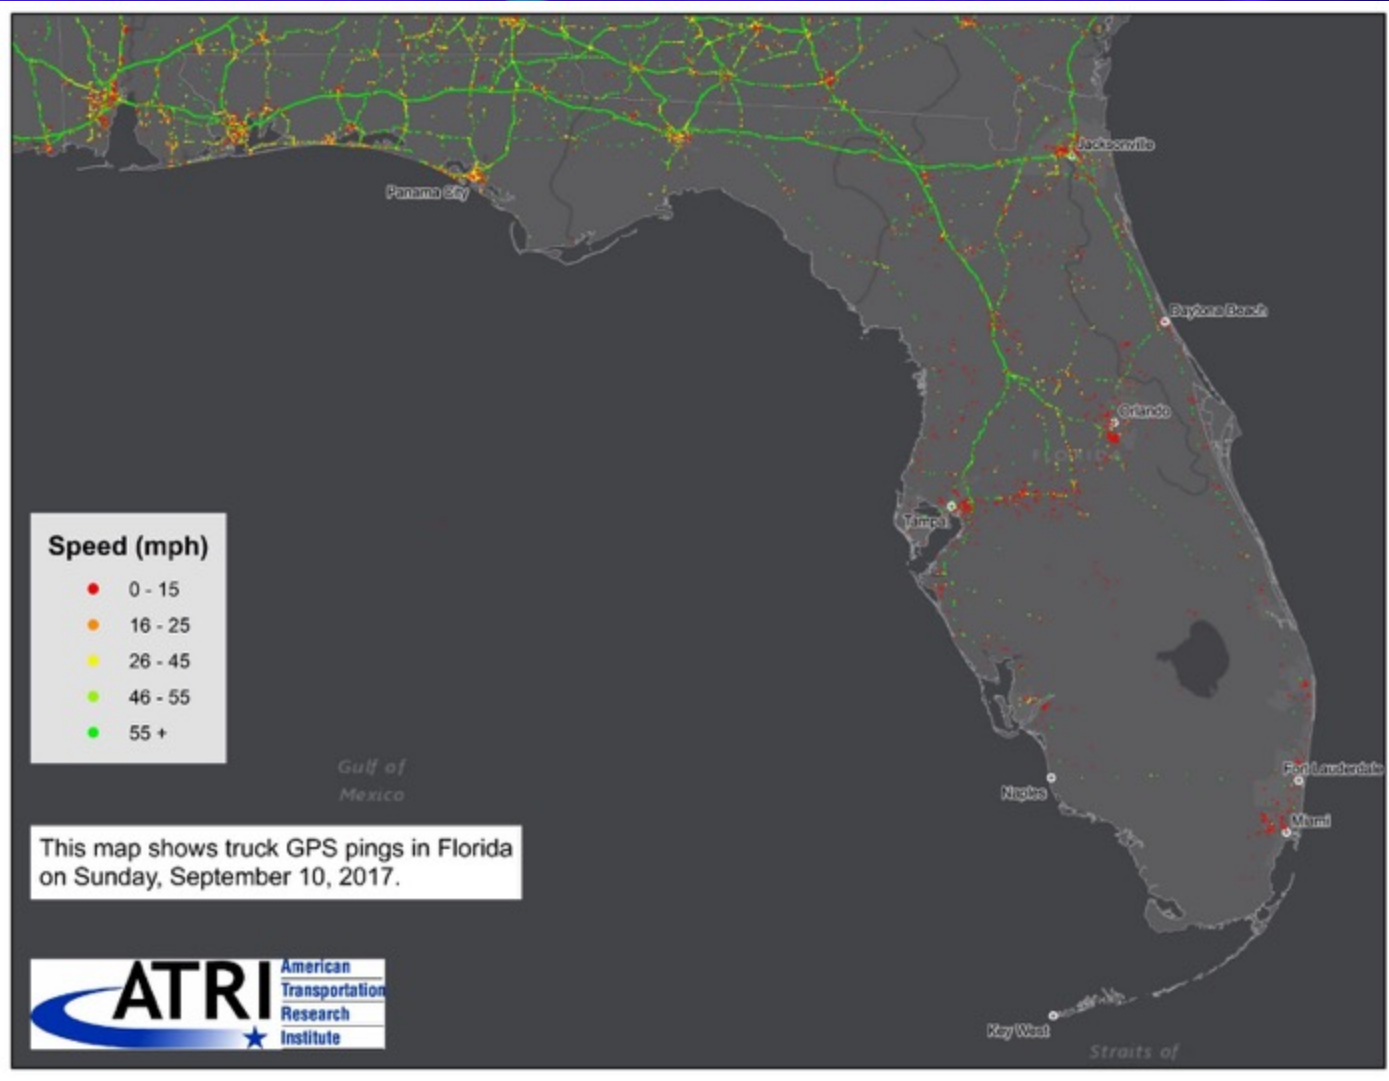

United States and Mexico Border Crossing Truck Flows: Before, During and After Hurricane Harvey

Florida Truck GPS Pings: Before, During and After Hurricane Irma

This map shows truck GPS pings in Florida on Thursday, September 7, 2017.

This map shows truck GPS pings in Florida on Tuesday, September 12, 2017.

“Advanced Driver Assistance Systems”

Questions?

Dan Murray
dmurray@trucking.org

www.TruckingResearch.org