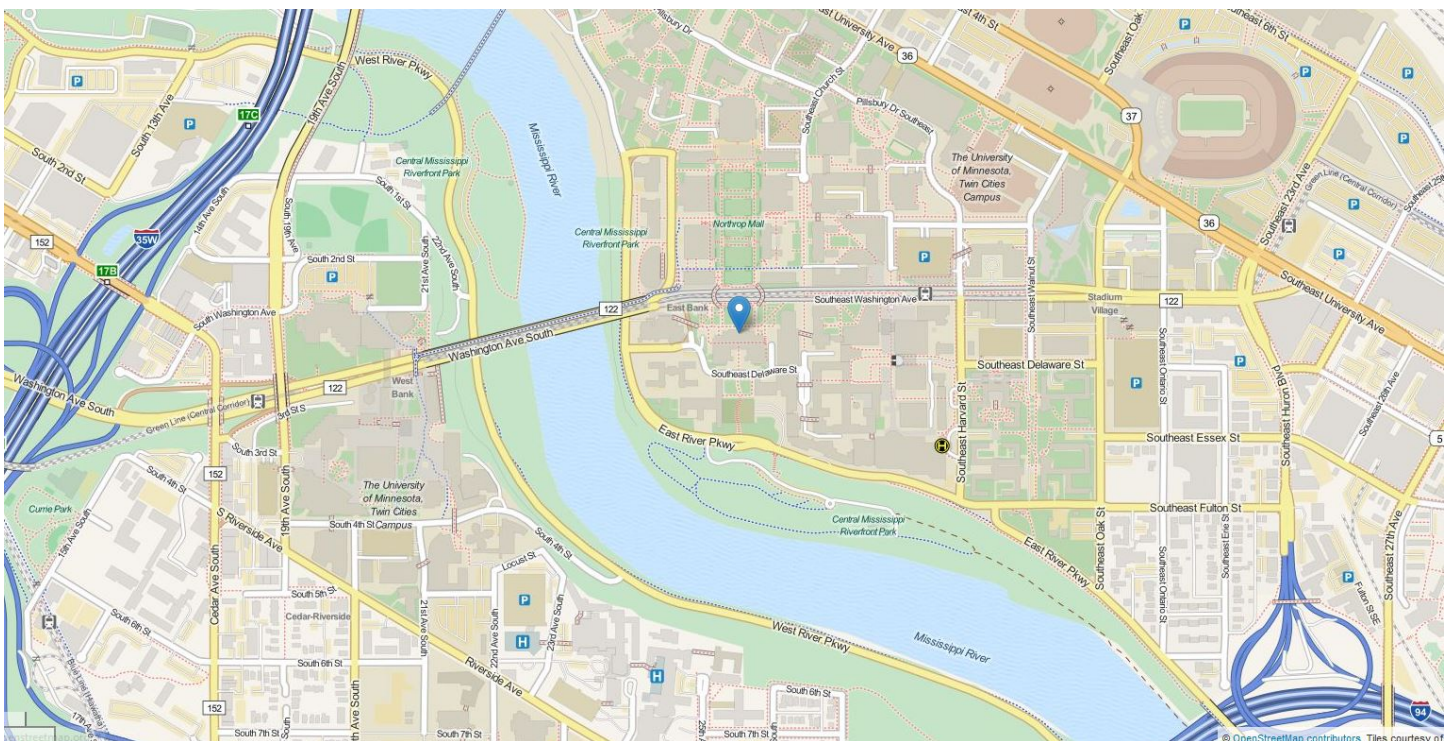

### From the South

Take 35W and merge onto I-94 East. Take the Huron Boulevard exit from I-94 (north exit only). Take the first left on to Fulton Street SE. Fulton Street becomes East River Road. East River Road parking garage entrance will be on your right.

### From the North

From 35W, take the University Avenue/4th Street exit. Turn left at University Avenue and head toward the East Bank. Turn right onto Oak Street, then right onto Fulton Street SE. Fulton Street becomes East River Road. East River Road parking garage entrance will be on your right.

### From the East and West

Take the Huron Boulevard exit from I-94 (north exit only). Take the first left on to Fulton Street SE. Fulton Street becomes East River Road. East River Road parking garage entrance will be on your right.

### Metro Transit

Coffman Union is easily accessible by the Green Line East Bank Rail Station, which is located directly in front of the Center for Transportation Studies on Washington Ave SE.

Coffman Union is also serviced by numerous Metro Transit Bus Routes and Campus Shuttles.