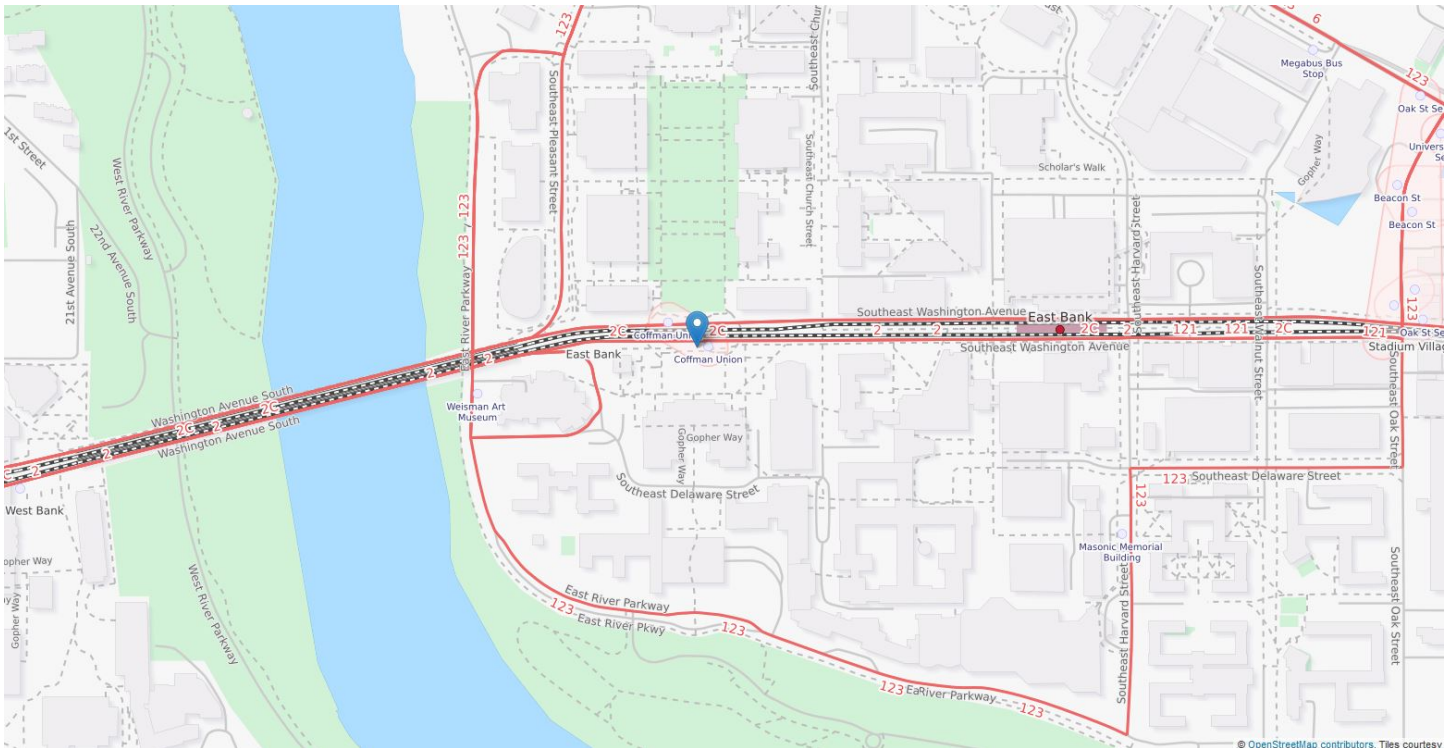

Coffman Memorial Union
300 Washington Ave. S.E.
Minneapolis, MN 55455

Phone: 612-624-4636
Web: coffman.umn.edu

Metro Transit

Coffman Union is easily accessible by the Green Line East Bank Rail Station, which is located directly in front of the Center for Transportation Studies on Washington Ave SE.

Coffman Union is also serviced by numerous Metro Transit Bus Routes and Campus Shuttles.

Please visit www.metrotransit.org to plan your trip and check schedules.